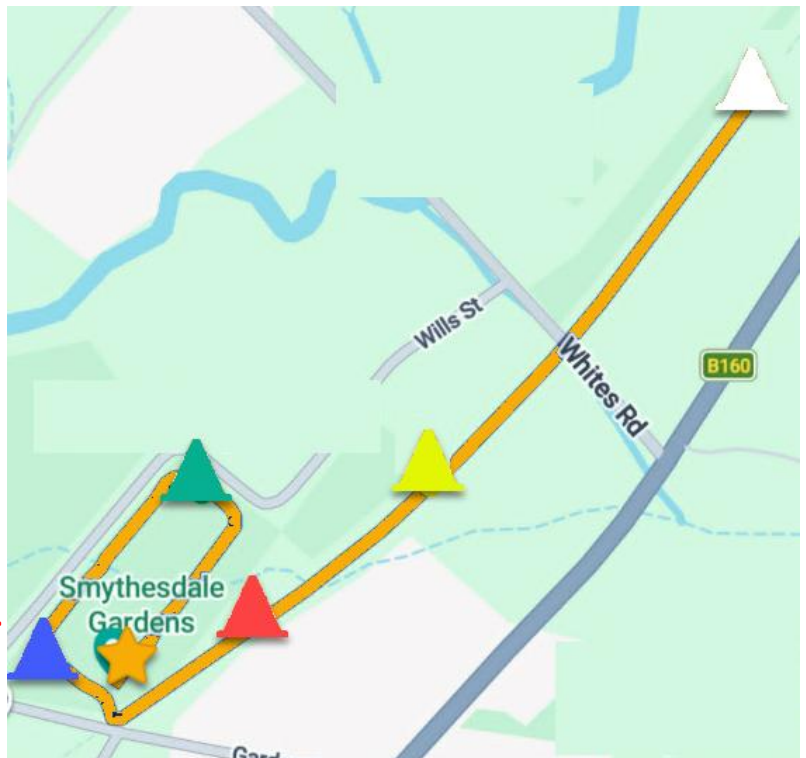

Woady Yaloak Athletic Club

Haddon, Victoria

WEEK 5

Date	22 May 2026
Time	430pm
Location	Smythesdale Gardens
Address	35 Garden St, Smythesdale
Race Marshall	Sarah Widdowson

Meet Notes:

To get to the start:

- Meet near the BBQ area at the gardens.

Parent helpers:

- Putting out cones
- Packing up cones
- Timekeeper
- Writing results down
- Marshall on each cone

The course:

This is an out and back course, running around the gardens, and along the rail trail to your coloured cone and then back to the start/finish line.

The U14+ will cross Whites Roads – please take care. This crossing must be supervised by an adult.

AGE GROUP	COURSE	DISTANCE
6	To Green Cone	500m
U8	To Blue Cone	1000m
U10	to Red Cone	1500m
U12	to Yellow Cone	2000m
U14+	to White Cone	3000m